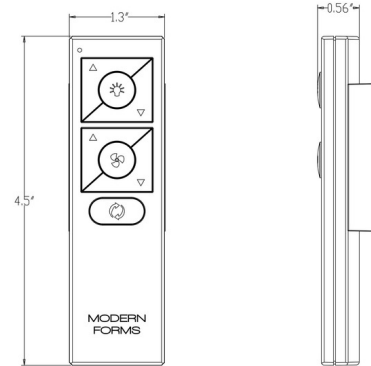

### Specifications

COLOR	N/A
BODY FINISH	White
WATTAGE	N/A
DIMMER	N/A
DIMENSIONS	1.3"W x 4.5"H x 0.56"D
BULB	N/A

CLICK TO VIEW PRODUCT

Notes: