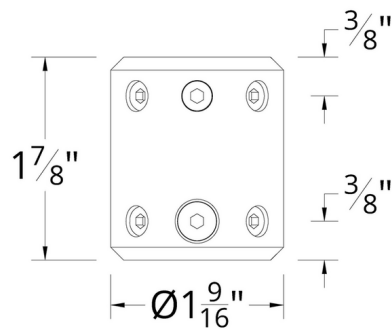

By Modern Forms

Description

This Fan Downrod Coupler is used to join two Modern Forms downrods together to create longer lengths.

Shown in brushed nickel

Specifications

COLOR	N/A
BODY FINISH	Brushed Nickel
WATTAGE	N/A
DIMMER	N/A
DIMENSIONS	1.563"W x 1.875"H
BULB	N/A