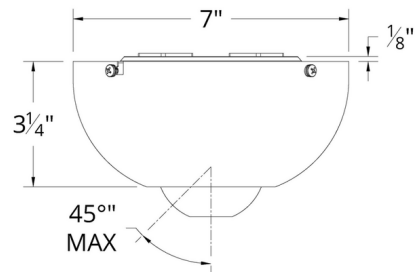

Specifications

COLOR	N/A
BODY FINISH	Brushed Nickel
WATTAGE	N/A
DIMMER	N/A
DIMENSIONS	7"W x 3.25"H
BULB	N/A

CLICK TO VIEW PRODUCT

Notes: