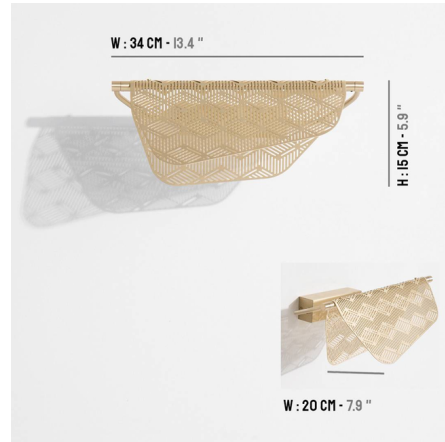

Shown in brushed brass