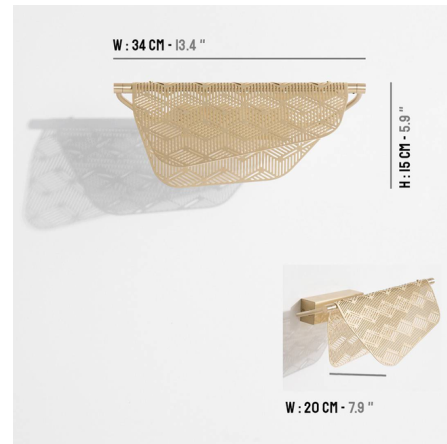

Shown in brushed brass