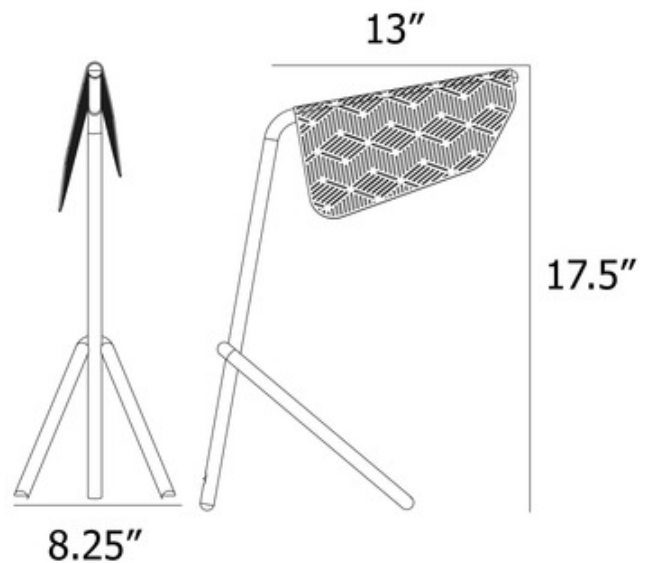

Technical Information

LUMINOUS FLUX	216 lumens
LUMENS/WATT	72.00
LAMP COLOR	2700K

SPEC # PFT918952

COMPANY	PROJECT	FIXTURE TYPE	APPROVED BY	DATE