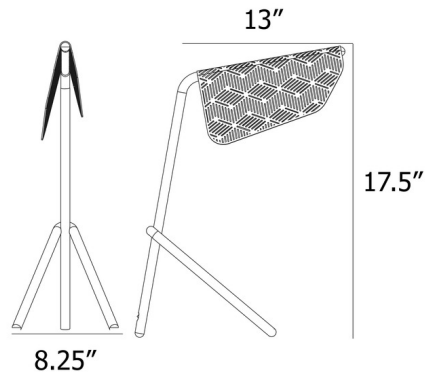

CLICK TO VIEW PRODUCT

Notes: