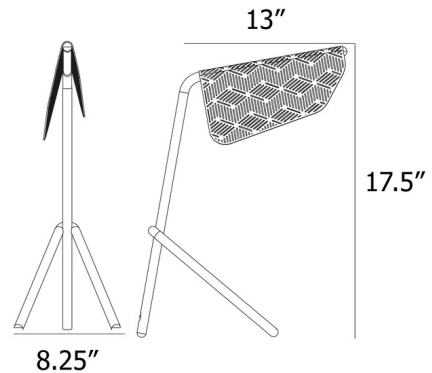

CLICK TO VIEW PRODUCT

Notes: