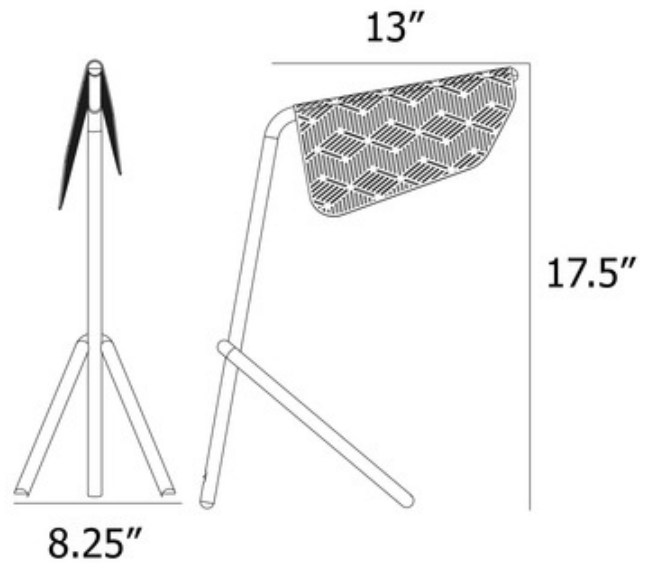

BRAND

Petite Friture

DESCRIPTION

The Mediterranea Table Lamp is inspired by laundry billowing on Mediterranean balconies. Constructed of Brass, the Mediterranea achieves a weightlessness through the geometric sculptural elements. Place this French work of art in the bedroom, office, living room, or anyplace where sublime sophistication is needed. On/off switch on cord.

SHADE COLOR	N/A
BODY FINISH	Black
WATTAGE	3W
DIMMER	N/A
DIMENSIONS	8"W x 18"H
INTEGRATED LED MODULE	
LAMP	1 x LED/3W/120V LED

SPEC #

PFT918953

COMPANY

PROJECT

FIXTURE TYPE

APPROVED BY

DATE
