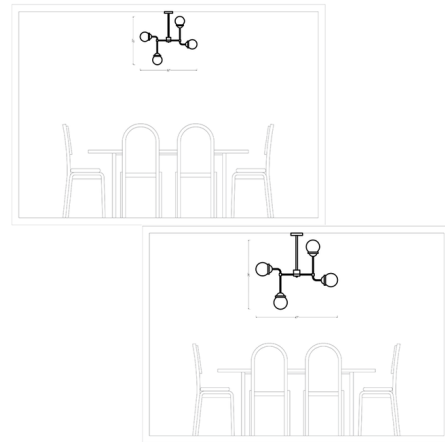

Lightology

lightology.com
866-954-4489
04-25-26

Project: _____

Company: _____

Location: _____ Fixture Type: _____

SPEC #: **VCS919041**

Approved On: _____ Approved By: _____

Cafe Chandelier By Visual Comfort Studio

Description

The Cafe Chandelier brings a clean detailed look to a variety of interior styles. Globe shaped Etched White glass is complemented by a finish in Satin Brass with Midnight Black arms. Available with Incandescent or LED lamp options. LED version is Energy Star Qualified and Title 24 Compliant.

Shown in satin brass / etched glass

Specifications

COLOR Etched Glass
BODY FINISH Satin Brass
WATTAGE 480W
DIMMER Standard 120V
DIMENSIONS 32"W x 27"H
BULB NOT INCLUDED 8 x B10/Candelabra (E12)/60W/120V Incandescent

Technical Information

PRODUCT DIMENSIONS Downrods: One 6" and Three 12" Included

CLICK TO VIEW PRODUCT

Notes: