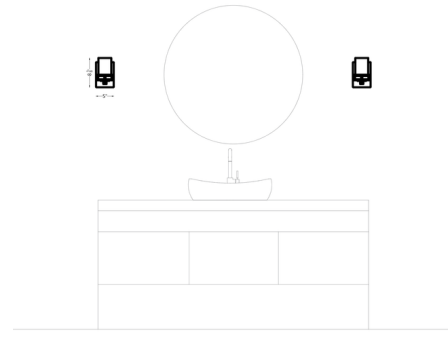

Lightology

lightology.com
866-954-4489
04-25-26

Project: _____
Company: _____
Location: _____ Fixture Type: _____
SPEC #: **SGL919064**
Approved On: _____ Approved By: _____

Robie Wall Sconce By Generation Lighting

Description

The Robie Wall Sconce takes inspiration from the renowned designs of Frank Lloyd Wright's Prairie School. Subtle geometric details and Etched White Shades create visual focal points in an otherwise minimal design. Place the Robie in over the bathroom mirror, in the bedroom, or anyplace to complete your transitional decor. Finished in Chrome, Midnight Black, Brushed Nickel, or Bronze. Configured in either LED or Incandescent. Damp location rated. ETL and Title 24 listed.

Shown in chrome / etched white

Specifications

COLOR Etched White
BODY FINISH Chrome
WATTAGE 75W
DIMMER Standard 120V
DIMENSIONS 5"W x 8"H x 7"D
BULB NOT INCLUDED 1 x A19/Medium (E26)/75W/120V Incandescent

Technical Information

PRODUCT DIMENSIONS Backplate: 5"H x 7"W x 3/4"D

CLICK TO VIEW PRODUCT

Notes: