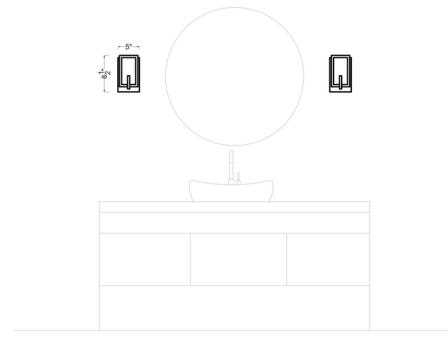

Description

The Syll Wall Sconce has a unique profile that puts a contemporary spin on a transitional style. This piece will blend into a variety of decors. Available with LED or Incandescent lampping. LED option is Title 24 Compliant.

Shown in chrome / satin etched

Specifications

COLOR Satin Etched
BODY FINISH Chrome
WATTAGE 40W
DIMMER Standard 120V
DIMENSIONS 5"W x 8.5"H x 3.88"D
BULB NOT INCLUDED 1 x B10/Candelabra (E12)/40W/120V Incandescent

Technical Information

PRODUCT DIMENSIONS Backplate: 5.75" x 8" Rect.

Notes:

CLICK TO VIEW PRODUCT