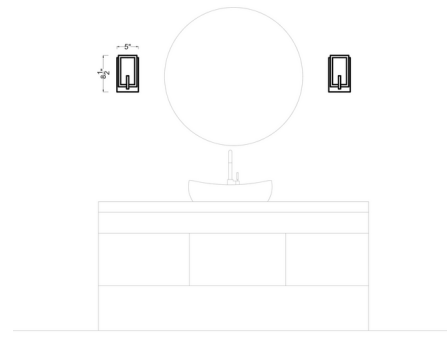

### Description

The Syll Wall Sconce has a unique profile that puts a contemporary spin on a transitional style. This piece will blend into a variety of decors. Available with LED or Incandescent lampping. LED option is Title 24 Compliant.

### Specifications

COLOR . . . . . Satin Etched  
BODY FINISH . . . . . Chrome  
WATTAGE . . . . . 40W  
DIMMER . . . . . Standard 120V  
DIMENSIONS . . . . . 5"W x 8.5"H x 3.88"D  
BULB NOT INCLUDED . . . . . 1 x B10/Candelabra (E12)/40W/120V Incandescent

### Technical Information

PRODUCT DIMENSIONS . . . . . Backplate: 5.75" x 8" Rect.

Shown in chrome / satin etched

CLICK TO VIEW PRODUCT

Notes: