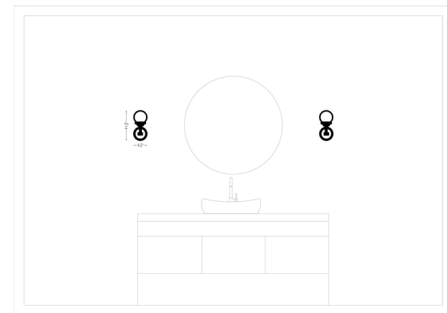

Lightology

lightology.com
866-954-4489
05-28-26

Project: _____

Company: _____

Location: _____ Fixture Type: _____

SPEC #: **VCS919094**

Approved On: _____ Approved By: _____

Cafe Wall Sconce By Visual Comfort Studio

Description

The Cafe Wall Sconce brings a clean detailed look to a variety of interior styles. Globe shaped Etched White glass is complemented by a finish in Satin Bronze or Brushes Nickel, both with a Midnight Black arm. May be mounted with globe facing up or down.

Shown in brushed nickel / etched glass

Specifications

COLOR Etched Glass
BODY FINISH Brushed Nickel
WATTAGE 60W
DIMMER Standard 120V
DIMENSIONS 5.25"W x 11.75"H x 7"D
BULB NOT INCLUDED 1 x B10/Candelabra (E12)/60W/120V Incandescent
OTHER BULB OPTIONS 1 x B10/Candelabra (E12)/120V LED
1 x B10/Candelabra (E12)/60W/120V Incandescent

Technical Information

PRODUCT DIMENSIONS Backplate: 5" Dia.

CLICK TO VIEW PRODUCT

Notes: