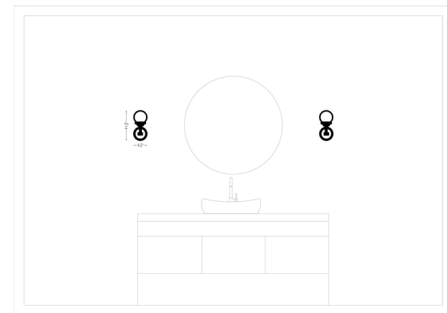

Lightology

lightology.com
866-954-4489
04-12-26

Project: _____

Company: _____

Location: _____ Fixture Type: _____

SPEC #: **VCS919094**

Approved On: _____ Approved By: _____

Cafe Wall Sconce By Visual Comfort Studio

Description

The Cafe Wall Sconce brings a clean detailed look to a variety of interior styles. Globe shaped Etched White glass is complemented by a finish in Satin Bronze or Brushed Nickel, both with a Midnight Black arm. May be mounted with globe facing up or down.

Shown in brushed nickel / etched glass

Specifications

COLOR Etched Glass
BODY FINISH Brushed Nickel
WATTAGE 60W
DIMMER Standard 120V
DIMENSIONS 5.25"W x 11.75"H x 7"D
BULB NOT INCLUDED 1 x B10/Candelabra (E12)/60W/120V Incandescent
OTHER BULB OPTIONS 1 x B10/Candelabra (E12)/120V LED
1 x B10/Candelabra (E12)/60W/120V Incandescent

Technical Information

PRODUCT DIMENSIONS Backplate: 5" Dia.

CLICK TO VIEW PRODUCT

Notes: