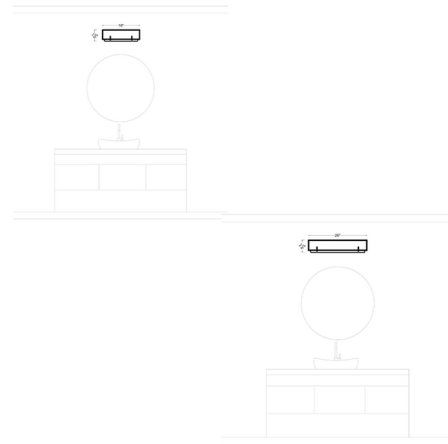

By Visual Comfort Studio

Description

The Syll Bathroom Vanity Light has a unique profile that puts a contemporary spin on a transitional style. This piece will blend into a variety of decors. Available in three sizes with LED or Incandescent lampping. LED option is Title 24 Compliant.

Shown in chrome / satin etched

Specifications

COLOR Satin Etched
BODY FINISH Chrome
WATTAGE 80W
DIMMER Standard 120V
DIMENSIONS 18"W x 5.5"H x 3.88"D
BULB NOT INCLUDED 2 x B10/Candelabra (E12)/40W/120V Incandescent