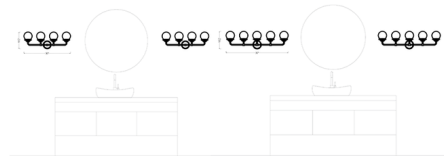

By Visual Comfort Studio

Description

The Cafe Bathroom Vanity Light brings a clean detailed look to a variety of interior styles. Globe shaped Etched White glass is complemented by a finish in Satin Bronze or Brushed Nickel, both with Midnight Black arms. Available in 2, 3, 4, and 5 light options. May be mounted with globes facing up or down. Damp location rated. ETL listed. Title 24 compliant.

Specifications

COLOR Etched Glass
BODY FINISH Satin Bronze
WATTAGE 120W
DIMMER Standard 120V
DIMENSIONS 14"W x 10.75"H x 7"D
BULB NOT INCLUDED 2 x B10/Candelabra (E12)/60W/120V Incandescent
OTHER BULB OPTIONS 2 x B10/Candelabra (E12)/120V LED
2 x B10/Candelabra (E12)/60W/120V Incandescent

Technical Information

PRODUCT DIMENSIONS Backplate: 5" Dia.

Shown in satin bronze / etched glass

CLICK TO VIEW PRODUCT

Notes: