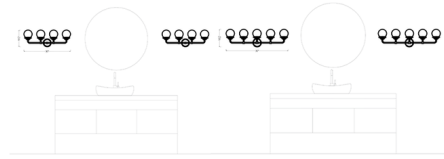

### Description

The Cafe Bathroom Vanity Light brings a clean detailed look to a variety of interior styles. Globe shaped Etched White glass is complemented by a finish in Satin Bronze or Brushed Nickel, both with Midnight Black arms. Available in 2, 3, 4, and 5 light options. May be mounted with globes facing up or down. Damp location rated. ETL listed. Title 24 compliant.

### Specifications

COLOR . . . . . Etched Glass  
BODY FINISH . . . . . Satin Bronze  
WATTAGE . . . . . 120W  
DIMMER . . . . . Standard 120V  
DIMENSIONS . . . . . 14"W x 10.75"H x 7"D  
BULB NOT INCLUDED . . . . . 2 x B10/Candelabra (E12)/60W/120V Incandescent  
OTHER BULB OPTIONS . . . . . 2 x B10/Candelabra (E12)/120V LED  
2 x B10/Candelabra (E12)/60W/120V Incandescent

### Technical Information

PRODUCT DIMENSIONS . . . . . Backplate: 5" Dia.

Shown in satin bronze / etched glass

CLICK TO VIEW PRODUCT

Notes: