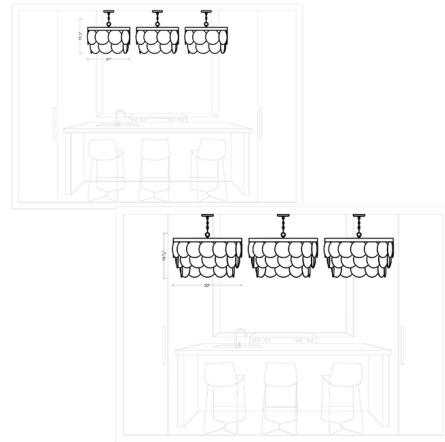

Description

The Mellita Pendant shines with elegance. From the steel frame hangs a collection of Satin Etched Glass that overlaps each other like fish scales. Place the Mellita over the dining table, in an entryway, or anyplace where a touch of sophistication is needed. Finished in Midnight Black or Satin Brass. Available in two sizes and configured with LEDs or Incandescent. Damp location rated. ETL and Title 24 listed.

Shown in midnight black / satin etched

Specifications

COLOR Satin Etched
BODY FINISH Midnight Black
WATTAGE 240W
DIMMER Standard 120V
DIMENSIONS 21"W x 15"H
BULB NOT INCLUDED 6 x B10/Candelabra (E12)/40W/120V Incandescent

Technical Information

PRODUCT DIMENSIONS Adjustable Chain Length: 36"

CLICK TO VIEW PRODUCT

Notes: