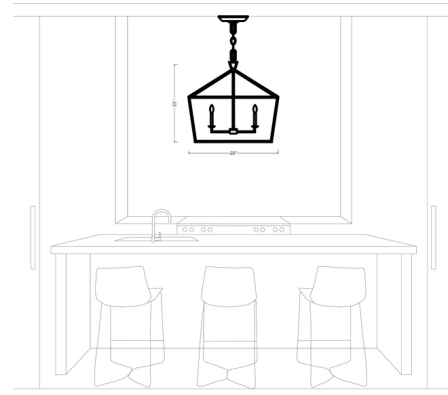

Description

The Dianna Wide Pendant brings an open airy feel with hints of industrialism to a variety of interior spaces. The wide lantern shaped cage is available in Midnight Black, Satin Brass, or Brushed Nickel with. Canopy: 5 inch diameter. Title 24 compliant. Damp location rated. ETL listed.

Shown in midnight black

Specifications

| | |
|--------------------|--|
| COLOR | N/A |
| BODY FINISH | Midnight Black |
| WATTAGE | 300W |
| DIMMER | Standard 120V |
| DIMENSIONS | 28"W x 25"H |
| BULB NOT INCLUDED | 5 x B10/Candelabra (E12)/60W/120V Incandescent |
| OTHER BULB OPTIONS | 5 x B10/Candelabra (E12)/120V LED |