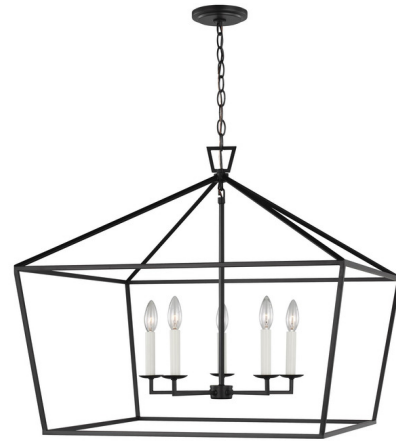

# Lightology

lightology.com  
866-954-4489  
07-07-26

Project: \_\_\_\_\_

Company: \_\_\_\_\_

Location: \_\_\_\_\_ Fixture Type: \_\_\_\_\_

SPEC #: **VCS919290**

Approved On: \_\_\_\_\_ Approved By: \_\_\_\_\_

## Dianna Wide Pendant By Visual Comfort Studio

### Description

The Dianna Wide Pendant brings an open airy feel with hints of industrialism to a variety of interior spaces. The wide lantern shaped cage is available in Midnight Black, Satin Brass, or Brushed Nickel with. Canopy: 5 inch diameter. Title 24 compliant. Damp location rated. ETL listed.

### Specifications

COLOR . . . . . N/A  
BODY FINISH . . . . . Midnight Black  
WATTAGE . . . . . 300W  
DIMMER . . . . . Standard 120V  
DIMENSIONS . . . . . 28"W x 25"H  
BULB NOT INCLUDED . . . . . 5 x B10/Candelabra (E12)/60W/120V Incandescent  
OTHER BULB OPTIONS . . . . . 5 x B10/Candelabra (E12)/120V LED