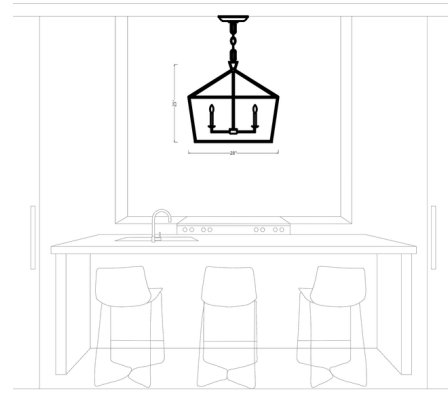

Shown in midnight black

Specifications

COLOR . . . . . N/A
BODY FINISH . . . . . Midnight Black
WATTAGE 300W
DIMMER . . . . . Standard 120V
DIMENSIONS . . . . . 28"W x 25"H
BULB NOT INCLUDED . . . . . 5 x B10/Candelabra (E12)/60W/120V Incandescent
OTHER BULB OPTIONS . . . . . 5 x B10/Candelabra (E12)/120V LED

Technical Information

PRODUCT DIMENSIONS . . . . . Adjustable Chain Length: 72

CLICK TO VIEW PRODUCT

Notes: