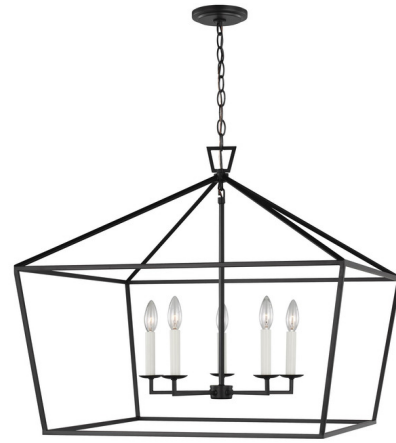

Lightology

lightology.com
866-954-4489
04-25-26

Project: _____

Company: _____

Location: _____ Fixture Type: _____

SPEC #: **VCS919290**

Approved On: _____ Approved By: _____

Dianna Wide Pendant By Visual Comfort Studio

Description

The Dianna Wide Pendant brings an open airy feel with hints of industrialism to a variety of interior spaces. The wide lantern shaped cage is available in Midnight Black, Satin Brass, or Brushed Nickel with. Canopy: 5 inch diameter. Title 24 compliant. Damp location rated. ETL listed.

Shown in midnight black

Specifications

| | |
|--------------------|--|
| COLOR | N/A |
| BODY FINISH | Midnight Black |
| WATTAGE | 300W |
| DIMMER | Standard 120V |
| DIMENSIONS | 28"W x 25"H |
| BULB NOT INCLUDED | 5 x B10/Candelabra (E12)/60W/120V Incandescent |
| OTHER BULB OPTIONS | 5 x B10/Candelabra (E12)/120V LED |