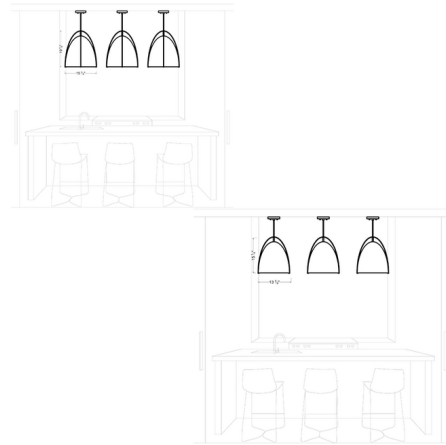

Shown in chrome / midnight black

Specifications

COLOR . . . . . Midnight Black
BODY FINISH . . . . . Chrome
WATTAGE 75W
DIMMER . . . . . Standard 120V
DIMENSIONS . . . . . 13.38"W x 15.25"H
BULB NOT INCLUDED . . . . . 1 x A19/Medium (E26)/75W/120V Incandescent

Technical Information

PRODUCT DIMENSIONS . . . . . Adjustable Cable Length: 72"

CLICK TO VIEW PRODUCT

Notes: