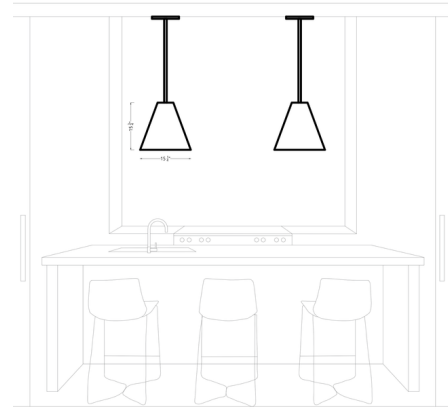

Description

The Gordon Pendant brings a clean industrial vibe to your interior space. The clean simple cone shaped shade is available in Brushed Nickel, Satin Brass, Midnight Black, and Antique White finishes with. Sloped ceiling mounting hardware included. Canopy: 5 inch diameter. Damp location rated. ETL listed.

Specifications

COLOR N/A
BODY FINISH Antique White
WATTAGE 60W
DIMMER Standard 120V
DIMENSIONS 15.25"W x 15.75"H
BULB NOT INCLUDED 1 x A19/Medium (E26)/60W/120V Incandescent
OTHER BULB OPTIONS 1 x A19/Medium (E26)/120V LED

Technical Information

PRODUCT DIMENSIONS Downrods: One 6" and Three 12" Included

Shown in antique white

CLICK TO VIEW PRODUCT

Notes: