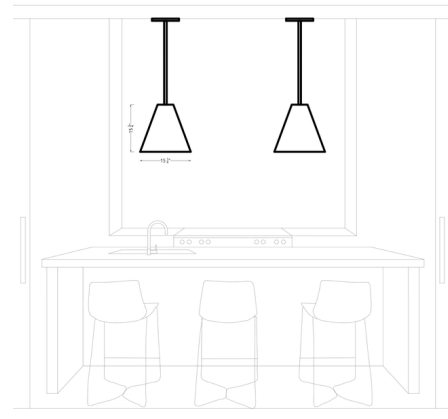

Description

The Gordon Pendant brings a clean industrial vibe to your interior space. The clean simple cone shaped shade is available in Brushed Nickel, Satin Brass, Midnight Black, and Antique White finishes with. Sloped ceiling mounting hardware included. Canopy: 5 inch diameter. Damp location rated. ETL listed.

Specifications

COLOR N/A
BODY FINISH Antique White
WATTAGE 60W
DIMMER Standard 120V
DIMENSIONS 15.25"W x 15.75"H
BULB NOT INCLUDED 1 x A19/Medium (E26)/60W/120V Incandescent
OTHER BULB OPTIONS 1 x A19/Medium (E26)/120V LED

Technical Information

PRODUCT DIMENSIONS Downrods: One 6" and Three 12" Included

Shown in antique white

CLICK TO VIEW PRODUCT

Notes: