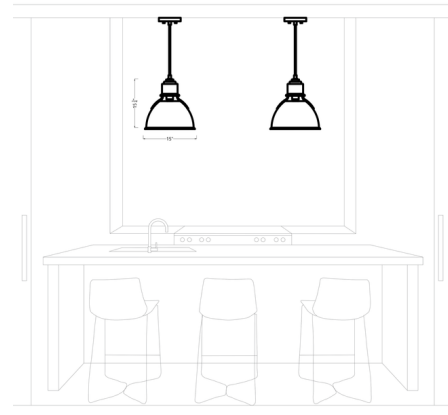

Description

The Huey Pendant brings a clean industrial vibe to your interior space. The dome shaped shade opened at the top and seems to be held by a claw, allowing light from both directions. Available in Brushed Nickel, Satin Brass, Midnight Black, and Antique White finishes. Sloped ceiling mounting hardware included. Canopy: 4.875 inch diameter. Damp location rated. ETL listed

Specifications

COLOR N/A
BODY FINISH Brushed Nickel
WATTAGE 60W
DIMMER Standard 120V
DIMENSIONS 15"W x 15.75"H
BULB NOT INCLUDED 1 x A19/Medium (E26)/60W/120V Incandescent
OTHER BULB OPTIONS 1 x A19/Medium (E26)/120V LED

Technical Information

PRODUCT DIMENSIONS Adjustable Cable Length: 144"

Shown in brushed nickel

CLICK TO VIEW PRODUCT

Notes: