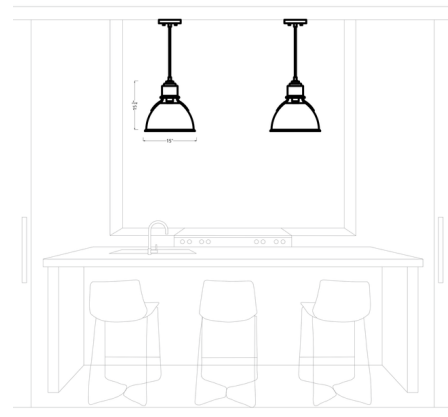

By Visual Comfort Studio

Description

The Huey Pendant brings a clean industrial vibe to your interior space. The dome shaped shade opened at the top and seems to be held by a claw, allowing light from both directions. Available in Brushed Nickel, Satin Brass, Midnight Black, and Antique White finishes. Sloped ceiling mounting hardware included. Canopy: 4.875 inch diameter. Damp location rated. ETL listed

Specifications

COLOR N/A
BODY FINISH Brushed Nickel
WATTAGE 60W
DIMMER Standard 120V
DIMENSIONS 15"W x 15.75"H
BULB NOT INCLUDED 1 x A19/Medium (E26)/60W/120V Incandescent
OTHER BULB OPTIONS 1 x A19/Medium (E26)/120V LED

Technical Information

PRODUCT DIMENSIONS Adjustable Cable Length: 144"

Shown in brushed nickel

CLICK TO VIEW PRODUCT

Notes: