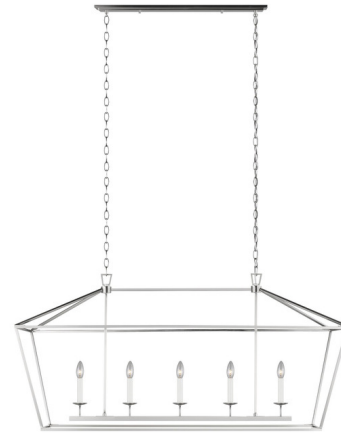

Lightology

lightology.com
866-954-4489
04-25-26

Project: _____

Company: _____

Location: _____ Fixture Type: _____

SPEC #: **VCS919404**

Approved On: _____ Approved By: _____

Dianna Linear Chandelier By Visual Comfort Studio

Description

The Dianna Linear Chandelier brings an open airy feel with hints of industrialism to a variety of interior spaces. The wide lantern shaped cage is available in Midnight Black, Satin Brass, or Brushed Nickel. Canopy: 27.125 inch x 4.875 inch rectangle. Title 24 compliant. Damp location rated. ETL listed.

Specifications

COLOR N/A
BODY FINISH Brushed Nickel
WATTAGE 300W
DIMMER Standard 120V
DIMENSIONS 50"L x 16.875"W x 24.375"H
BULB NOT INCLUDED 5 x B10/Candelabra (E12)/60W/120V Incandescent
OTHER BULB OPTIONS 5 x B10/Candelabra (E12)/120V LED

Technical Information

PRODUCT DIMENSIONS Adjustable Chain Length: 72

Shown in brushed nickel

CLICK TO VIEW PRODUCT

Notes: