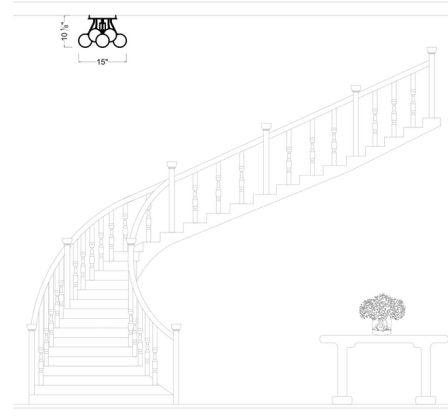

By Visual Comfort Studio

Description

The Bronzeville Semi Flush Ceiling Light brings a daring, upscale element of mid-century modern design to any space. Hand blown, clear Seeded Glass six inch globes encircle warm, glowing, filament lamps, diffusing the light to create a serene ambiance of light and shadow.

Specifications

COLOR	Clear Seeded
BODY FINISH	Satin Brass
WATTAGE	8W
DIMMER	Standard 120V
DIMENSIONS	15"W x 10"H
BULB NOT INCLUDED	1 x A19/Medium (E26)/8W/120V LED
OTHER BULB OPTIONS	1 x A19/Medium (E26)/120V LED 1 x A19/Medium (E26)/60W/120V Incandescent

Technical Information

PRODUCT DIMENSIONS	Canopy: 8.375"W x 1.625"H
--------------------	---------------------------

Shown in satin brass / clear seeded

CLICK TO VIEW PRODUCT

Notes: