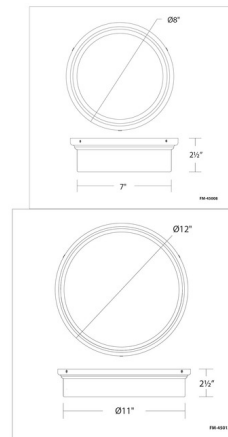

Shown in aged brass / opal