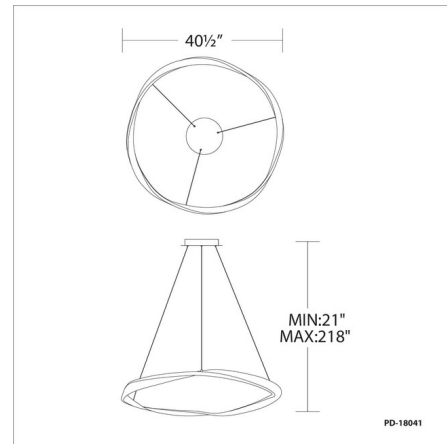

Shown in black / white