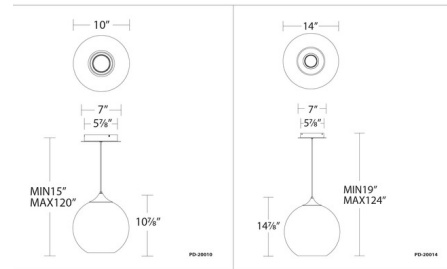

Lightology

lightology.com
866-954-4489
04-22-26

Project: _____

Company: _____

Location: _____ Fixture Type: _____

SPEC #: **WAC919818**

Approved On: _____ Approved By: _____

Bistro Pendant By WAC Lighting

Description

The Bistro Pendant's simple silhouette allows for seamless installation in a variety of decors. Hardware accents finished in Aged Brass add a wonderful contrast to the Bistro's large Clear Glass shade. Place the Bistro in a residential or commercial space to add ambiance. Available in two sizes. Damp location rated. ETL and Title 24 listed.

Specifications

COLOR . . . . . Clear
BODY FINISH . . . . . Aged Brass
WATTAGE 9W
DIMMER . . . . . Low Voltage Electronic
DIMENSIONS . . . . . 10"W x 10"H
INTEGRATED LED MODULE . . . . . 1x LED/9W/120-277V LED
COUNTRY OF ORIGIN . . . . . China

Technical Information

LAMP LIFE . . . . . 50000 hours
COLOR RENDERING . . . . . 90 CRI
LAMP COLOR 3000K
LUMENS/WATT 75.56
LUMINOUS FLUX . . . . . 680 lumens

Shown in aged brass / clear

CLICK TO VIEW PRODUCT

Notes: