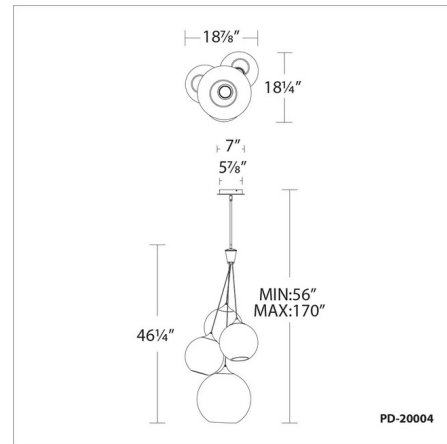

Specifications

COLOR	Clear
BODY FINISH	Aged Brass
WATTAGE	24W
DIMMER	Low Voltage Electronic
DIMENSIONS	24"W x 24"H
INTEGRATED LED MODULE	4 x LED/6W/120-277V LED
COUNTRY OF ORIGIN	China

Technical Information

LAMP LIFE	50000 hours
COLOR RENDERING	90 CRI
LAMP COLOR	3000K
LUMENS/WATT	303.17
LUMINOUS FLUX	1819 lumens

Shown in aged brass / clear

CLICK TO VIEW PRODUCT

Notes: