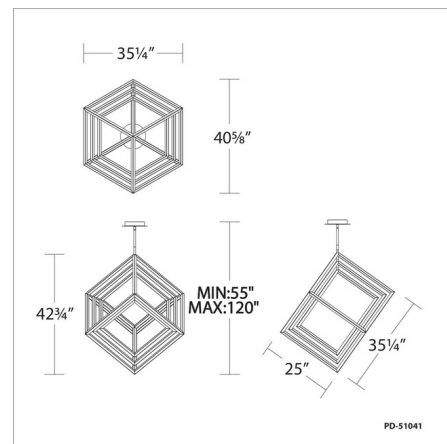

Shown in black / white