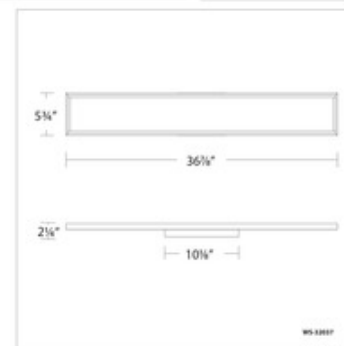

BRAND

WAC Lighting

DESCRIPTION

The Mirror Vanity Light takes practicality to a whole new level. Inserted between the Titanium finished body is a highly polished mirror, giving this vanity light a unique design. Place the Mirror in any transitional space that is in need of task lighting. Available in three sizes. Damp location rated. ADA compliant. ETL and Title 24 listed.

SHADE COLOR	White
BODY FINISH	Titanium
WATTAGE	17W
DIMMER	0-10V
DIMENSIONS	18"W x 6"H x 2"D
INTEGRATED LED MODULE	
LAMP	1 x LED/17W/120V LED

Technical Information

LUMINOUS FLUX	1700 lumens
LUMENS/WATT	100.00
LAMP COLOR	3000K
COLOR RENDERING	90 CRI

SPEC # WAC919855

COMPANY	PROJECT	FIXTURE TYPE	APPROVED BY	DATE