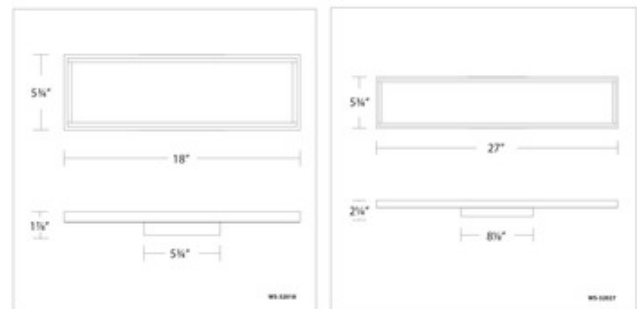

BRAND

WAC Lighting

DESCRIPTION

The Mirror Vanity Light takes practicality to a whole new level. Inserted between the Titanium finished body is a highly polished mirror, giving this vanity light a unique design. Place the Mirror in any transitional space that is in need of task lighting. Available in three sizes. Damp location rated. ADA compliant. ETL and Title 24 listed.

SHADE COLOR	White
BODY FINISH	Titanium
WATTAGE	17W
DIMMER	0-10V
DIMENSIONS	18"W x 6"H x 2"D
INTEGRATED LED MODULE	
LAMP	1 x LED/17W/120V LED

Technical Information

LUMINOUS FLUX	1700 lumens
LUMENS/WATT	100.00
LAMP COLOR	3000K
COLOR RENDERING	90 CRI

SPEC # WAC919855

COMPANY	PROJECT	FIXTURE TYPE	APPROVED BY	DATE