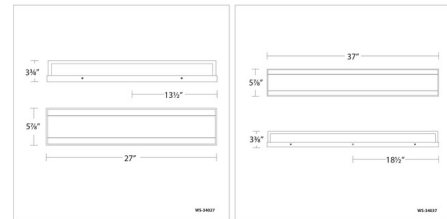

Lightology

lightology.com
866-954-4489
05-17-26

Project: _____
Company: _____
Location: _____ Fixture Type: _____
SPEC #: **WAC919859**
Approved On: _____ Approved By: _____

Repose Bath/Wall Light By WAC Lighting

Description

The Repose Vanity Light works off of a slim and sleek design, making it a perfect addition to a transitional decor. Finished in Aluminum, the thin frame sits practically flush with the wall, and the Acrylic diffuser gently softens the light allowing for a variety of practical uses. Place the Repose over the bathroom mirror to bring a touch of sophistication to your space. Available in two sizes. Damp location rated. ADA compliant. ETL and Title 24 listed.

Shown in aluminum / clear

Specifications

COLOR	Clear
BODY FINISH	Aluminum
WATTAGE	30W
DIMMER	0-10V
DIMENSIONS	37"W x 6"H x 3"D
INTEGRATED LED MODULE	1 x LED/30W/120-277V LED
COUNTRY OF ORIGIN	China

Technical Information

LAMP LIFE	50000 hours
COLOR RENDERING	90 CRI
LAMP COLOR	3500K
LUMENS/WATT	70.73
LUMINOUS FLUX	2122 lumens

CLICK TO VIEW PRODUCT

Notes: