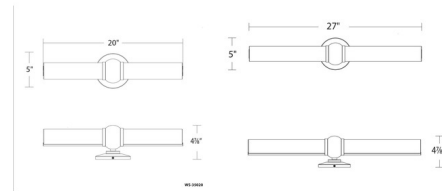

Description

The Juliet Vanity Light's simple design makes it ideal for a variety of transitional decors. Metal hardware contrasts beautifully against the opal glass diffuser and creates a sophisticated statement. Place the Juliet over the bathroom mirror to spice up your interior. May be mounted vertically or horizontally. Dimmable 100% to 10% with ELV dimmers.

Shown in aged brass / opal

Specifications

COLOR	Opal
BODY FINISH	Aged Brass
WATTAGE	54W
DIMMER	Low Voltage Electronic
DIMENSIONS	20"W x 5"H x 5"D
INTEGRATED LED MODULE	2 x LED/27W/120V LED
COUNTRY OF ORIGIN	China

Technical Information

PRODUCT DIMENSIONS	Backplate: 5" diameter
LAMP LIFE	50000 hours
COLOR RENDERING	90 CRI
LAMP COLOR	3000K
LUMENS/WATT	53.30
LUMINOUS FLUX	1439 lumens

CLICK TO VIEW PRODUCT

Notes: