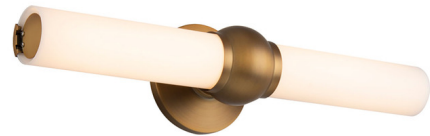

Lightology

lightology.com
866-954-4489
04-23-26

Project: _____
 Company: _____
 Location: _____ Fixture Type: _____
 SPEC #: **WAC919860**
 Approved On: _____ Approved By: _____

Juliet Vanity Light By WAC Lighting

Description

The Juliet Vanity Light's simple design makes it ideal for a variety of transitional decors. Metal hardware contrasts beautifully against the opal glass diffuser and creates a sophisticated statement. Place the Juliet over the bathroom mirror to spice up your interior. May be mounted vertically or horizontally. Dimmable 100% to 10% with ELV dimmers.

Shown in aged brass / opal

Specifications

COLOR	Opal
BODY FINISH	Aged Brass
WATTAGE	54W
DIMMER	Low Voltage Electronic
DIMENSIONS	20"W x 5"H x 5"D
INTEGRATED LED MODULE	2 x LED/27W/120V LED
COUNTRY OF ORIGIN	China

Technical Information

PRODUCT DIMENSIONS	Backplate: 5" diameter
LAMP LIFE	50000 hours
COLOR RENDERING	90 CRI
LAMP COLOR	3000K
LUMENS/WATT	53.30
LUMINOUS FLUX	1439 lumens

CLICK TO VIEW PRODUCT

Notes: