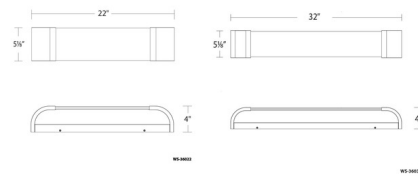

CLICK TO VIEW PRODUCT

Notes: