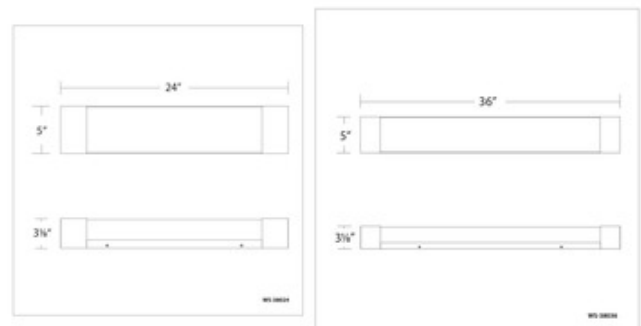

BRAND

WAC Lighting

DESCRIPTION

The Darcy Vanity Light's minimalist design packs a load of versatility and fits perfectly in transitional interiors. Constructed of aluminium and finished in Aged Brass or Brushed Nickel, the Darcy's White Glass diffuser elegantly softens the glow from the integrated LEDs. Place the Darcy above the bathroom mirror to complete your aesthetic. Available in two sizes. Damp location rated. ADA compliant. ETL and Title 24 listed.

Shown in: Aged Brass / White

SHADE COLOR	White
BODY FINISH	Aged Brass
LAMP	1 x LED/34W/120V LED
WATTAGE	34W
DIMMER	N/A
DIMENSIONS	24"W x 5"H x 3"D

Technical Information

LUMINOUS FLUX	3800 lumens
LUMENS/WATT	111.76
LAMP COLOR	3000 K
COLOR RENDERING	90 CRI
BEAM ANGLE	35°

ITEM NUMBER WAC919874

COMPANY

PROJECT

FIXTURE TYPE

APPROVED BY

DATE