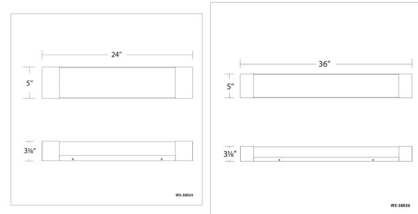

CLICK TO VIEW PRODUCT

Notes: