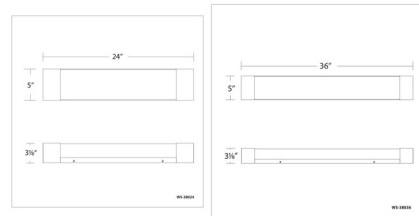

CLICK TO VIEW PRODUCT

Notes: