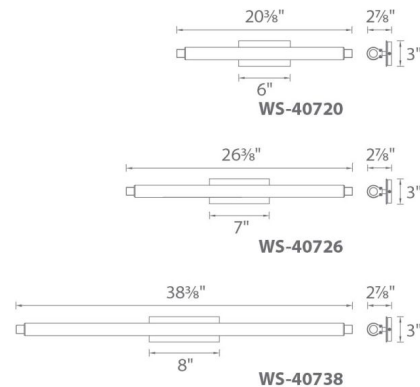

Description

The Vista Bathroom Vanity Light has a sleek and durable design that is beautifully enhanced by the co-textured White acrylic diffuser. Finished in Brushed Aluminum or Chrome, the Vista can be mounted vertically or horizontally making this fixture highly adaptable to your space. Place the Vista over or around the bathroom mirror to heighten your aesthetic. Available in three sizes. Damp location rated. ADA compliant. ETL and Tilte 24 listed.

Specifications

COLOR	White
BODY FINISH	Chrome
WATTAGE	16W
DIMMER	Low Voltage Electronic
DIMENSIONS	20"W x 3"H x 3"D
INTEGRATED LED MODULE	1 x LED/16W/120-277V LED
COUNTRY OF ORIGIN	China

Technical Information

LAMP LIFE	54000 hours
BEAM ANGLE	35°
COLOR RENDERING	90 CRI
LAMP COLOR	3000K
LUMENS/WATT	86.56
LUMINOUS FLUX	1385 lumens

Shown in chrome / white

CLICK TO VIEW PRODUCT

Notes: