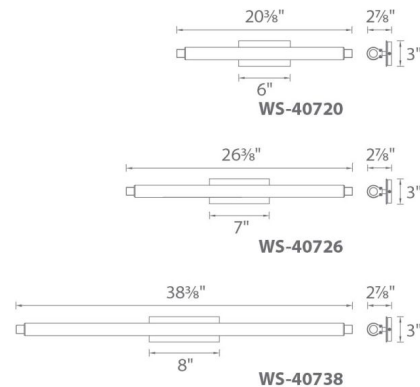

### Description

The Vista Bathroom Vanity Light has a sleek and durable design that is beautifully enhanced by the co-textured White acrylic diffuser. Finished in Brushed Aluminum or Chrome, the Vista can be mounted vertically or horizontally making this fixture highly adaptable to your space. Place the Vista over or around the bathroom mirror to heighten your aesthetic. Available in three sizes. Damp location rated. ADA compliant. ETL and Tilte 24 listed.

### Specifications

COLOR	White
BODY FINISH	Chrome
WATTAGE	16W
DIMMER	Low Voltage Electronic
DIMENSIONS	20"W x 3"H x 3"D
INTEGRATED LED MODULE	1 x LED/16W/120-277V LED
COUNTRY OF ORIGIN	China

### Technical Information

LAMP LIFE	54000 hours
BEAM ANGLE	35°
COLOR RENDERING	90 CRI
LAMP COLOR	3000K
LUMENS/WATT	86.56
LUMINOUS FLUX	1385 lumens

Shown in chrome / white

CLICK TO VIEW PRODUCT

Notes: