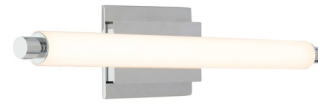

## Vista Bathroom Vanity Light By WAC Lighting

### Description

The Vista Bathroom Vanity Light has a sleek and durable design that is beautifully enhanced by the co-textured White acrylic diffuser. Finished in Brushed Aluminum or Chrome, the Vista can be mounted vertically or horizontally making this fixture highly adaptable to your space. Place the Vista over or around the bathroom mirror to heighten your aesthetic. Available in three sizes. Damp location rated. ADA compliant. ETL and Tilte 24 listed.

### Specifications

COLOR	White
BODY FINISH	Chrome
WATTAGE	16W
DIMMER	Low Voltage Electronic
DIMENSIONS	20"W x 3"H x 3"D
INTEGRATED LED MODULE	1 x LED/16W/120-277V LED
COUNTRY OF ORIGIN	China

### Technical Information

LAMP LIFE	54000 hours
BEAM ANGLE	35°
COLOR RENDERING	90 CRI
LAMP COLOR	3000K
LUMENS/WATT	86.56
LUMINOUS FLUX	1385 lumens

Shown in chrome / white

CLICK TO VIEW PRODUCT

Notes: