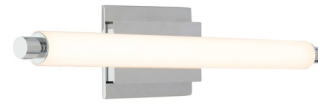

Description

The Vista Bathroom Vanity Light has a sleek and durable design that is beautifully enhanced by the co-textured White acrylic diffuser. Finished in Brushed Aluminum or Chrome, the Vista can be mounted vertically or horizontally making this fixture highly adaptable to your space. Place the Vista over or around the bathroom mirror to heighten your aesthetic. Available in three sizes. Damp location rated. ADA compliant. ETL and Tilte 24 listed.

Specifications

COLOR	White
BODY FINISH	Chrome
WATTAGE	16W
DIMMER	Low Voltage Electronic
DIMENSIONS	20"W x 3"H x 3"D
INTEGRATED LED MODULE	1 x LED/16W/120-277V LED
COUNTRY OF ORIGIN	China

Technical Information

LAMP LIFE	54000 hours
BEAM ANGLE	35°
COLOR RENDERING	90 CRI
LAMP COLOR	3000K
LUMENS/WATT	86.56
LUMINOUS FLUX	1385 lumens

Shown in chrome / white

CLICK TO VIEW PRODUCT

Notes: