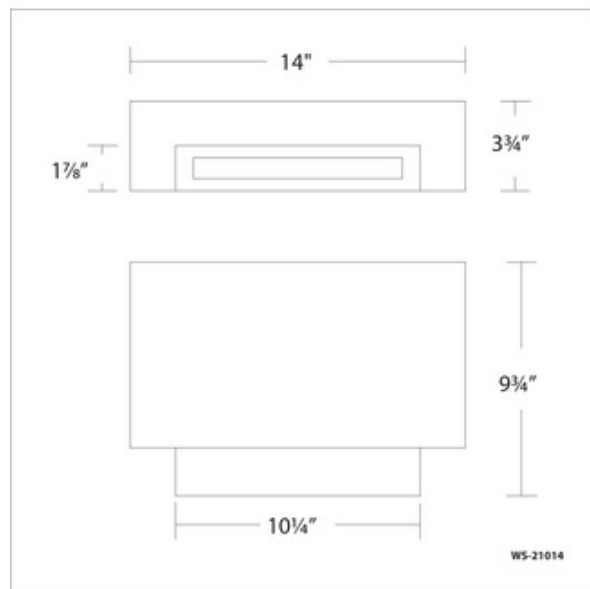

BRAND

WAC Lighting

DESCRIPTION

The Maven Wall Sconce's clean and simple design makes it ideal for any transitional space. The frame of the Maven hold a rectangular Acrylic diffuser that softens the integrated LEDs. Place the Maven in the bedroom, bathroom, or anyplace where layered lighting is needed. Damp location rated. ADA compliant. ETL and Title 24 listed.

Shown in: Brushed Nickel / White

| | |
|------------------------------|----------------------|
| SHADE COLOR | White |
| BODY FINISH | Brushed Nickel |
| WATTAGE | 23W |
| DIMMER | N/A |
| DIMENSIONS | 14"W x 10"H x 4"D |
| INTEGRATED LED MODULE | |
| LAMP | 1 x LED/23W/120V LED |

Technical Information

| | |
|------------------------|-------------|
| LUMINOUS FLUX | 1800 lumens |
| LUMENS/WATT | 78.26 |
| LAMP COLOR | 3000K |
| COLOR RENDERING | 90 CRI |

SPEC # WAC919884

| COMPANY | PROJECT | FIXTURE TYPE | APPROVED BY | DATE |
|---------|---------|--------------|-------------|------|
| | | | | |