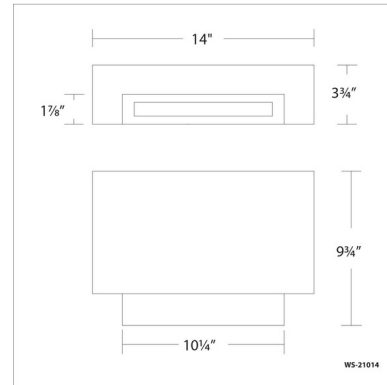

Shown in brushed nickel / white

CLICK TO VIEW PRODUCT

Notes: