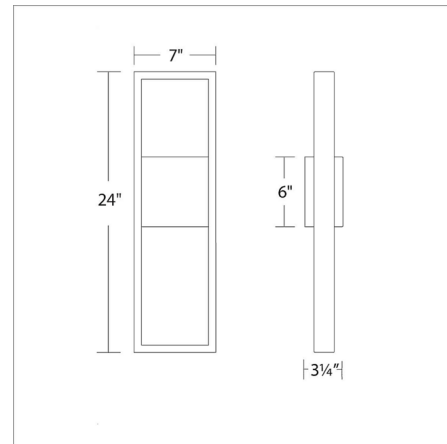

Lightology

lightology.com
866-954-4489
04-07-26

Project: _____

Company: _____

Location: _____ Fixture Type: _____

SPEC #: **WAC919907**

Approved On: _____ Approved By: _____

Archetype 13924 Outdoor Title 24 Wall Light By WAC Lighting

Description

Archetype Outdoor Title 24 Wall Light brings an artful design that adds a distinctive, sophisticated look to any exterior space. Features Etched glass with a Black finish. Can be mounted on wall in all orientations. No transformer or driver required. ADA compliant. Title 24 compliant. Rated for wet locations. ETL listed.

Specifications

COLOR . . . . . White
BODY FINISH . . . . . Black
WATTAGE 22W
DIMMER . . . . . Low Voltage Electronic
DIMENSIONS . . . . . 7"W x 24"H x 3.25"D
INTEGRATED LED MODULE . . . . . 1 x LED/22W/120V LED
COUNTRY OF ORIGIN . . . . . China

Technical Information

LAMP LIFE . . . . . 60000 hours
COLOR RENDERING . . . . . 90 CRI
LAMP COLOR 3000K
LUMENS/WATT 34.55
LUMINOUS FLUX . . . . . 760 lumens

Shown in black / white

CLICK TO VIEW PRODUCT

Notes: