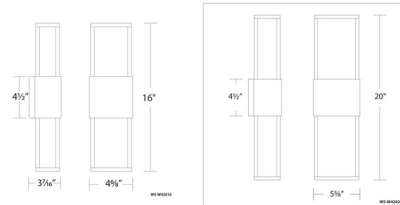

CLICK TO VIEW PRODUCT

Notes: