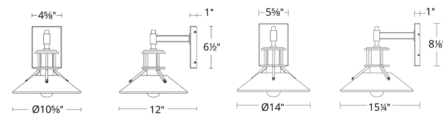

Shown in black / aged brass / clear

Specifications

COLOR	Clear
BODY FINISH	Black / Aged Brass
WATTAGE	15W
DIMMER	Low Voltage Electronic
DIMENSIONS	11"W x 11"H x 12"D
INTEGRATED LED MODULE	1 x LED/15W/120-277V LED
COUNTRY OF ORIGIN	China

Technical Information

LAMP LIFE	50000 hours
BEAM ANGLE	35°
COLOR RENDERING	90 CRI
LAMP COLOR	3000K
LUMENS/WATT	27.80
LUMINOUS FLUX	417 lumens

CLICK TO VIEW PRODUCT

Notes: