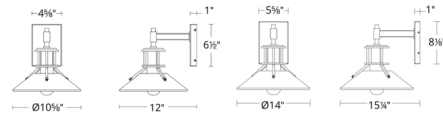

CLICK TO VIEW PRODUCT

Notes: