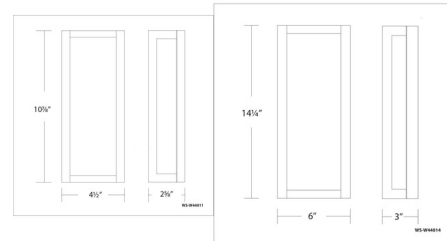

### Specifications

COLOR	Opal
BODY FINISH	Black
WATTAGE	20W
DIMMER	Low Voltage Electronic
DIMENSIONS	5"W x 11"H x 3"D
INTEGRATED LED MODULE	1 x LED/20W/120V LED
COUNTRY OF ORIGIN	China