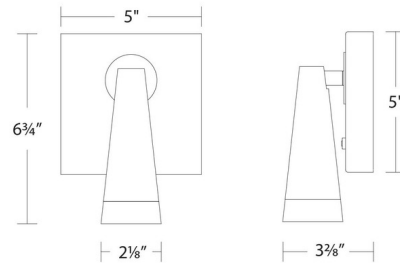

### Specifications

COLOR	N/A
BODY FINISH	Black
WATTAGE	9W
DIMMER	N/A
DIMENSIONS	3"W x 7"H
INTEGRATED LED MODULE	1 x LED/9W/120-230V LED
COUNTRY OF ORIGIN	China