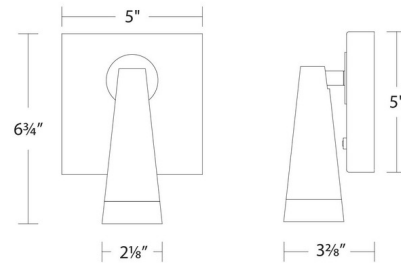

Shown in black

Specifications

COLOR	N/A
BODY FINISH	Black
WATTAGE	9W
DIMMER	N/A
DIMENSIONS	3"W x 7"H
INTEGRATED LED MODULE	1x LED/9W/120-230V LED
COUNTRY OF ORIGIN	China

Technical Information

LAMP LIFE	50000 hours
COLOR RENDERING	90 CRI
LAMP COLOR	3000K
LUMENS/WATT	46.22
LUMINOUS FLUX	416 lumens