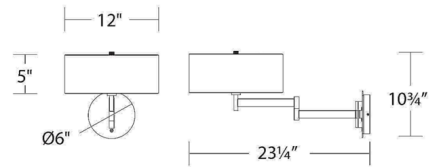

Shown in brushed nickel / white

Specifications

COLOR White
BODY FINISH Brushed Nickel
WATTAGE 8W
DIMMER Included
DIMENSIONS 12"W x 10.75"H x 23.25"D
INTEGRATED LED MODULE 1 x LED/8W/120V LED
COUNTRY OF ORIGIN China