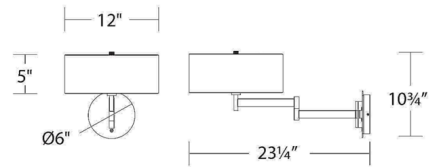

Shown in brushed nickel / white

Specifications

COLOR	White
BODY FINISH	Brushed Nickel
WATTAGE	8W
DIMMER	Included
DIMENSIONS	12"W x 10.75"H x 23.25"D
INTEGRATED LED MODULE	1 x LED/8W/120V LED
COUNTRY OF ORIGIN	China