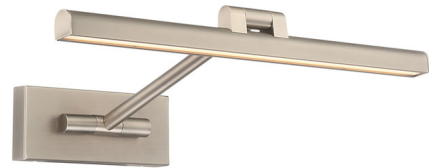

Lightology

lightology.com
866-954-4489
05-31-26

Project: _____

Company: _____

Location: _____ Fixture Type: _____

SPEC #: **WAC919927**

Approved On: _____ Approved By: _____

Reed Picture Light By WAC Lighting

Description

The Reed Picture Light features aluminum construction with an acrylic diffuser. The LED light source can be rotated 150 degrees via a sleek, hinged arm. Integral 120 volt LED module with driver concealed within canopy. TRIAC and ELV dimming at 120V. 0-10V dimming at 277V. Note: Conversion plate for 4 inch junction box included. Note: Trimless spackle cover available for 4 inch square junction box recessed in drywall thicknesses of 1/2 inch, 5/8 inch, 1 inch, and 1-1/4 inch; accessory not included and can be ordered separately (model# CP-TL-WT).

Specifications

COLOR . . . . . White
BODY FINISH . . . . . Brushed Nickel
WATTAGE 18W
DIMMER . . . . . Low Voltage Electronic
DIMENSIONS . . . . . 16.5"W x 3"H x 11.88"D
INTEGRATED LED MODULE . . . . . 1 x LED/18W/120-277V LED
COUNTRY OF ORIGIN . . . . . China

Technical Information

LAMP LIFE . . . . . 50000 hours
COLOR RENDERING . . . . . 90 CRI
LAMP COLOR 3000K
LUMENS/WATT 21.11
LUMINOUS FLUX . . . . . 380 lumens

Shown in brushed nickel / white