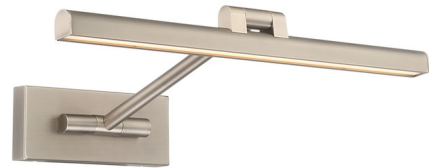

Lightology

lightology.com
866-954-4489
10-06-25

Project: _____

Company: _____

Location: _____ Fixture Type: _____

SPEC #: **WAC919927**

Approved On: _____ Approved By: _____

Reed Picture Light By WAC Lighting

Description

The Reed Picture Light features aluminum construction with an acrylic diffuser. The LED light source can be rotated 150 degrees via a sleek, hinged arm. Integral 120 volt LED module with driver concealed within canopy. TRIAC and ELV dimming at 120V. 0-10V dimming at 277V. Note: Conversion plate for 4 inch junction box included. Note: Trimless spackle cover available for 4 inch square junction box recessed in drywall thicknesses of 1/2 inch, 5/8 inch, 1 inch, and 1-1/4 inch; accessory not included and can be ordered separately (model# CP-TL-WT).

Specifications

COLOR . . . . . White
BODY FINISH . . . . . Brushed Nickel
WATTAGE 18W
DIMMER . . . . . Low Voltage Electronic
DIMENSIONS . . . . . 16.5"W x 3"H x 11.88"D
INTEGRATED LED MODULE . . . . . 1 x LED/18W/120-277V LED
COUNTRY OF ORIGIN . . . . . China

Technical Information

LAMP LIFE . . . . . 50000 hours
COLOR RENDERING . . . . . 90 CRI
LAMP COLOR 3000K
LUMENS/WATT 21.11
LUMINOUS FLUX . . . . . 380 lumens

Shown in brushed nickel / white