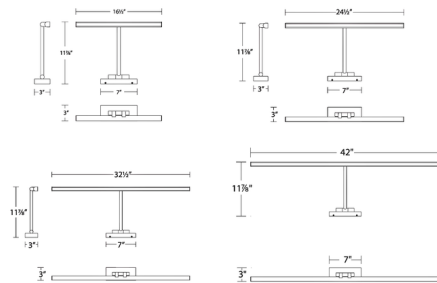

CLICK TO VIEW PRODUCT

Notes: