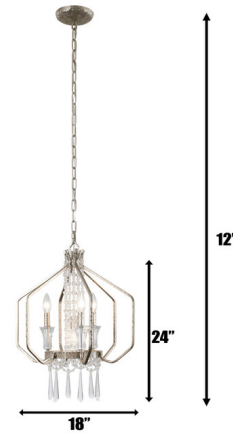

Lightology

lightology.com
866-954-4489
04-25-26

Project: _____

Company: _____

Location: _____ Fixture Type: _____

SPEC #: **VAR921388**

Approved On: _____ Approved By: _____

Barcelona Pendant By Varaluz

Description

The Barcelona Pendant uses its namesake as a source of inspiration with a modern structure that combines textures of Barcelona to create a classic crystal chandelier. A frame made of recycled steel surrounds spectacular optic crystals. CSA listed.

Shown in transcend silver / crystal

Specifications

COLOR	Crystal
BODY FINISH	Transcend Silver
WATTAGE	20W
DIMMER	Standard 120V
DIMENSIONS	18"W x 24"H x 18"D
BULB NOT INCLUDED	4 x B10/Candelabra (E12)/5W/120V LED
OTHER BULB OPTIONS	4 x B10/Candelabra (E12)/60W/120V Incandescent
COUNTRY OF ORIGIN	Philippines