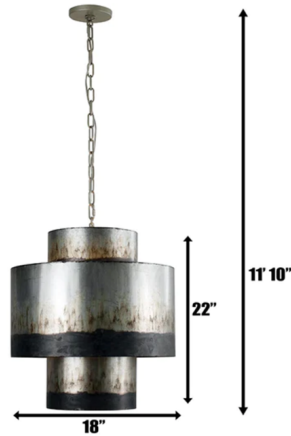

### Description

The Cannery Tall Pendant has a modern farmhouse design with vintage wine country vibes giving you the Napa Valley meets Little House on the Prairie feel.

Shown in ombre galvanized

### Specifications

COLOR	N/A
BODY FINISH	Ombre Galvanized
WATTAGE	56W
DIMMER	Standard 120V
DIMENSIONS	18"W x 22"H
BULB NOT INCLUDED	4 x A19/Medium (E26)/14W/120V LED
COUNTRY OF ORIGIN	Philippines

CLICK TO VIEW PRODUCT