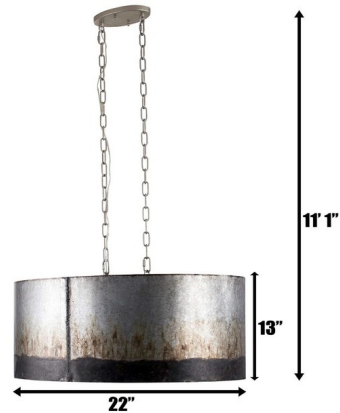

Lightology

lightology.com
866-954-4489
04-25-26

Project: _____

Company: _____

Location: _____ Fixture Type: _____

SPEC #: **VAR921397**

Approved On: _____ Approved By: _____

Cannery Linear Pendant By Varaluz

Description

The Cannery Linear Pendant has a modern farmhouse design with vintage wine country vibes giving you the Napa Valley meets Little House on the Prairie feel.

Shown in ombre galvanized

Specifications

COLOR	N/A
BODY FINISH	Ombre Galvanized
WATTAGE	84W
DIMMER	Standard 120V
DIMENSIONS	30"L x 22"W x 13"H
BULB NOT INCLUDED	6 x A19/Medium (E26)/14W/120V LED
COUNTRY OF ORIGIN	Philippines

CLICK TO VIEW PRODUCT