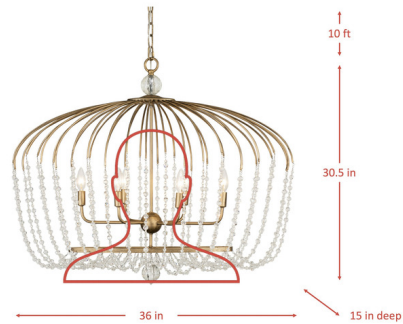

## Voliere Oval Pendant

By Varaluz

### Description

The Voliere Oval Pendant transcends modern design standards with this dynamic fixture. Crafted with sleek lines and sparkling crystals, making for an eye-catching outward appearance, while casting warm shadows across your room.

### Specifications

|                   |                                      |
|-------------------|--------------------------------------|
| COLOR             | Crystal                              |
| BODY FINISH       | Havana Gold                          |
| WATTAGE           | 30W                                  |
| DIMMER            | Standard 120V                        |
| DIMENSIONS        | 36"L x 15"W x 30.5"H                 |
| BULB NOT INCLUDED | 6 x B10/Candelabra (E12)/5W/120V LED |
| COUNTRY OF ORIGIN | Philippines                          |