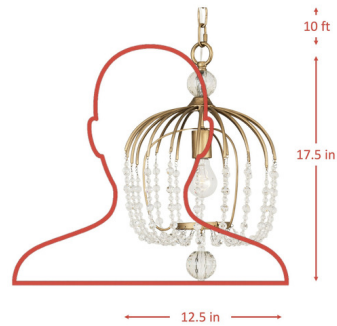

Lightology

lightology.com
866-954-4489
07-06-26

Project: _____

Company: _____

Location: _____ Fixture Type: _____

SPEC #: **VAR921476**

Approved On: _____ Approved By: _____

Voliere Mini Pendant By Varaluz

Description

The Voliere Mini Pendant transcends modern design standards with this dynamic fixture. Crafted with sleek lines and sparkling crystals, making for an eye-catching outward appearance, while casting warm shadows across your room.

Shown in havana gold / crystal

Specifications

COLOR	Crystal
BODY FINISH	Havana Gold
WATTAGE	14W
DIMMER	Standard 120V
DIMENSIONS	12.5"W x 17.5"H x 12.5"D
BULB NOT INCLUDED	1 x A19/Medium (E26)/14W/120V LED
OTHER BULB OPTIONS	1 x A19/Medium (E26)/120V LED
COUNTRY OF ORIGIN	Philippines