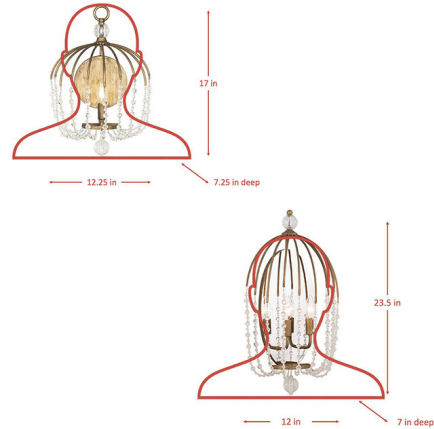

Lightology

lightology.com
866-954-4489
07-04-26

Project: _____

Company: _____

Location: _____ Fixture Type: _____

SPEC #: **VAR921478**

Approved On: _____ Approved By: _____

Voliere Wall Sconce

By Varaluz

Description

The Voliere Wall Sconce transcends modern design standards with this dynamic fixture. Crafted with sleek lines and sparkling crystals, making for an eye-catching outward appearance, while casting warm shadows across your room.

Specifications

COLOR Crystal
BODY FINISH Havana Gold
WATTAGE 5W
DIMMER Standard 120V
DIMENSIONS 12.25"W x 17"H x 7"D
BULB NOT INCLUDED 1 x B10/Candelabra (E12)/5W/120V LED
OTHER BULB OPTIONS 1 x B10/Candelabra (E12)/120V LED
COUNTRY OF ORIGIN Philippines

Shown in havana gold / crystal

CLICK TO VIEW PRODUCT

Notes: