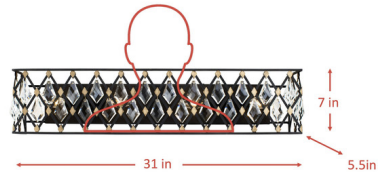

### Specifications

COLOR	Crystal
BODY FINISH	Carbon / Havana Gold
WATTAGE	15W
DIMMER	Standard 120V
DIMENSIONS	23.75"W x 7"H x 5.5"D
BULB NOT INCLUDED	3 x B10/Candelabra (E12)/5W/120V LED
OTHER BULB OPTIONS	3 x B10/Candelabra (E12)/120V LED
COUNTRY OF ORIGIN	Philippines