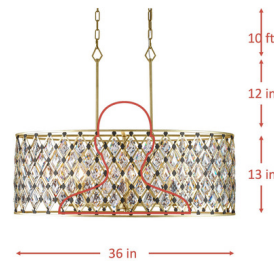

By Varaluz

Description

The Windsor Linear Pendant conjures images of opulence and power, taking its inspiration from the tiaras worn by the Windsor family. The mix of diamond shaped Crystals and modern forms create an opulent bling, castin warm shadows in your room.

Shown in carbon / havana gold / crystal

Specifications

COLOR Crystal
BODY FINISH Carbon / Havana Gold
WATTAGE 40W
DIMMER Standard 120V
DIMENSIONS 36"W x 13"H
BULB NOT INCLUDED 8 x B10/Candelabra (E12)/5W/120V LED
OTHER BULB OPTIONS 8 x B10/Candelabra (E12)/60W/120V Incandescent
COUNTRY OF ORIGIN Philippines

Technical Information

PRODUCT DIMENSIONS Adjustable Chain Length: 72"

CLICK TO VIEW PRODUCT

Notes: