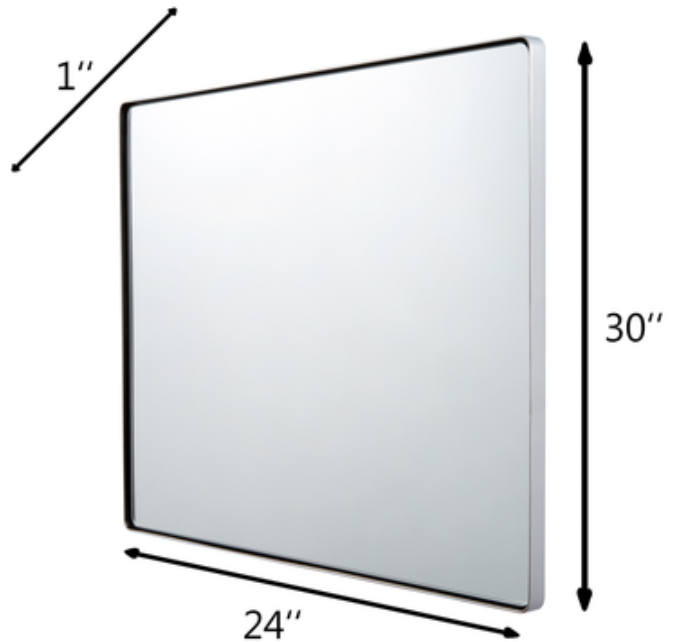

BRAND

Varaluz

DESCRIPTION

Put your stamp on your home's interior design scheme with the Kye Rounded Rectangular Mirror. This indoor hanging wall mirror is built with a thin metal frame and is tailor-made for use in a large power or bathroom space. The large size and refreshing exterior finish make this large-scale vanity mirror an eye-catching, game-changing home decor piece. May be mounted vertically or horizontally.

COLOR	Mirror
BODY FINISH	Brushed Nickel
WATTAGE	N/A
DIMMER	N/A
DIMENSIONS	30"W x 24"H x 1"D
LAMP	N/A

SPEC #

VAR921490

COMPANY

PROJECT

FIXTURE TYPE

APPROVED BY

DATE