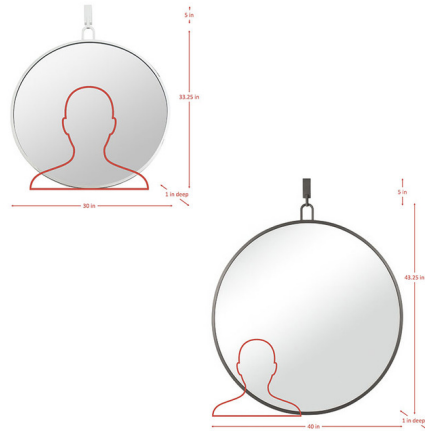

## Stopwatch Round Mirror By Varaluz

### Description

Add a unique touch to any bare wall of your home with the Stopwatch Round Mirror. This sleek and stylish indoor mirror fits well within a wide variety of modern and contemporary-style design schemes. Use this mirror to upgrade the look of your hallway or entryway space. Note: Not all options are available.

### Specifications

COLOR	Mirror
BODY FINISH	Black
WATTAGE	N/A
DIMMER	N/A
DIMENSIONS	40"W x 43.25"H x 1"D
BULB	N/A
COUNTRY OF ORIGIN	China

Shown in black / mirror

CLICK TO VIEW PRODUCT

Notes: