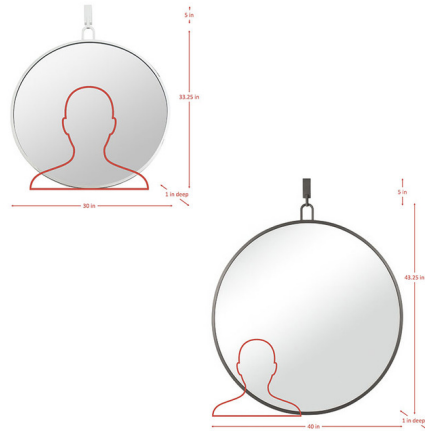

## Stopwatch Round Mirror By Varaluz

### Description

The Stopwatch 40 Inch Mirror has a clean and simple design with a round shape that has a narrow rim with a Black or Gold finish and comes with an easy to install hook that with the same finish.

### Specifications

COLOR	Mirror
BODY FINISH	Gold
WATTAGE	N/A
DIMMER	N/A
DIMENSIONS	40"W x 43.25"H x 1"D
BULB	N/A
COUNTRY OF ORIGIN	China

Shown in gold / mirror

CLICK TO VIEW PRODUCT

Notes: